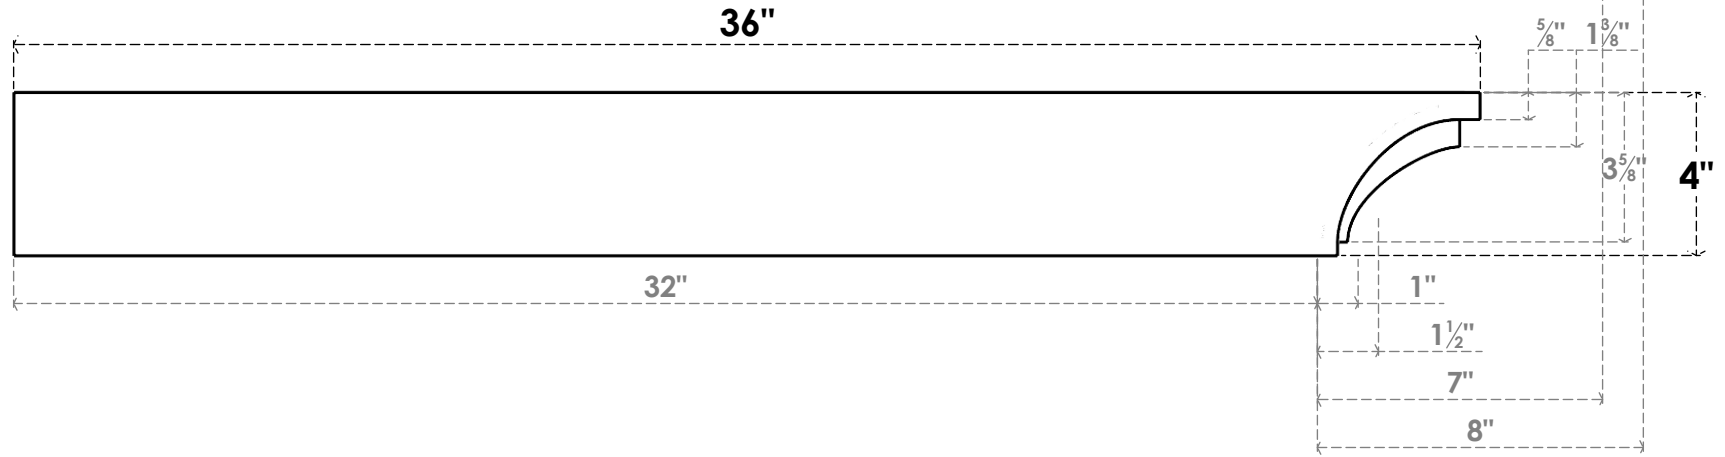

# ITEM NUMBER: RFTURO040X04000X36000X004RIV00RCPR

4"W X 4"H X 36"L TIMBERTHANE ROUGH CEDAR RIVERA FAUX WOOD OPEN RAFTER TAIL, 4"L END, PRIMED TAN

## SIDE PROFILE