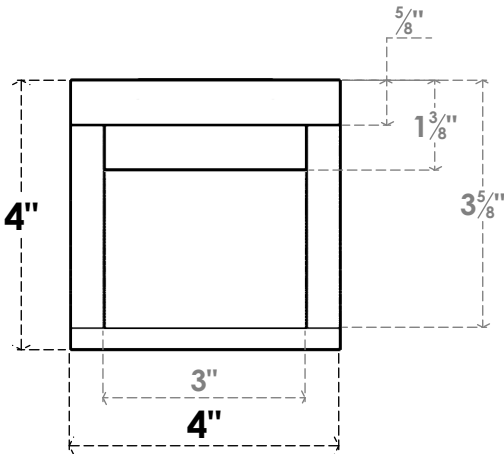

# ITEM NUMBER: RFTURO040X04000X36000X004RIV00RCPR

4"W X 4"H X 36"L TIMBERTHANE ROUGH CEDAR RIVERA FAUX WOOD OPEN RAFTER TAIL, 4"L END, PRIMED TAN

## SIDE PROFILE